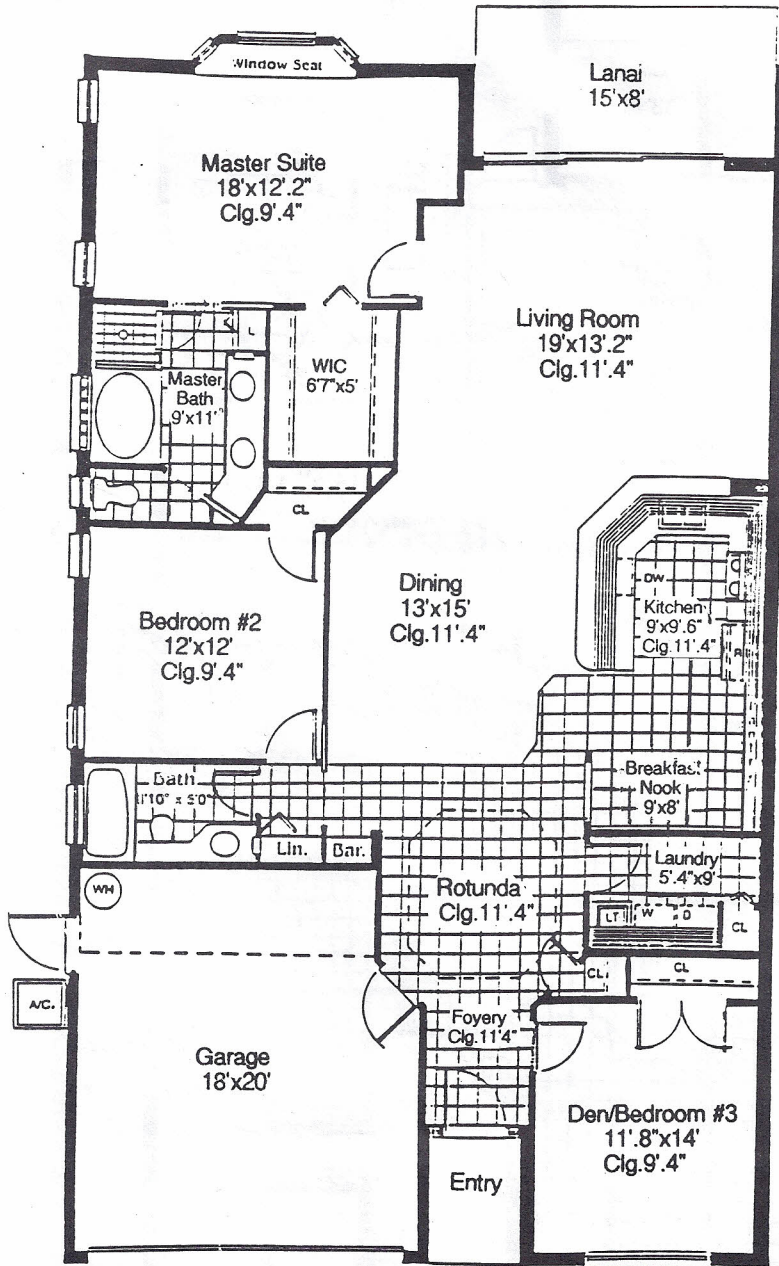

Davenport

The Davenport

Living Area.....1816sq.ft.
 Garage.....343sq.ft.
 Lanai.....123sq.ft.
 Total.....2282sq.ft